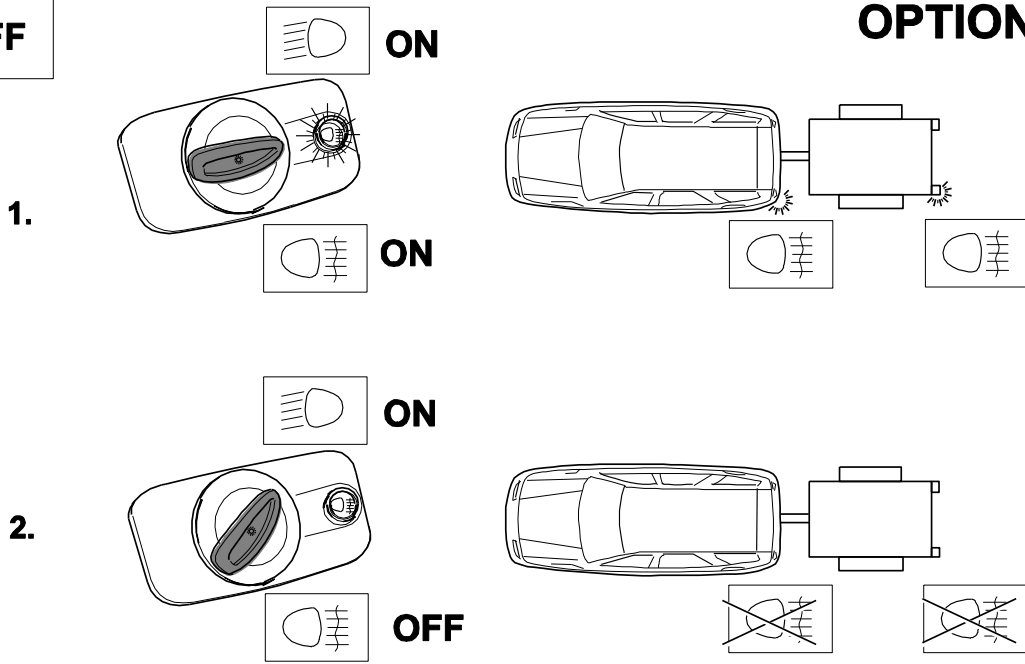

~~D A GB~~

BUL CH CZ DK E EST F FIN
 H HR I LT LV N NL GR
 RO RU S SK SLO TR P PL

D A GB

Use Extension kit to SMP-2PE, SMP- 4PE

 **ON**

 **OFF**

 **OFF**

EXPERT SCHEMATIC WITHOUT TRAILER FLASHER CONTROL