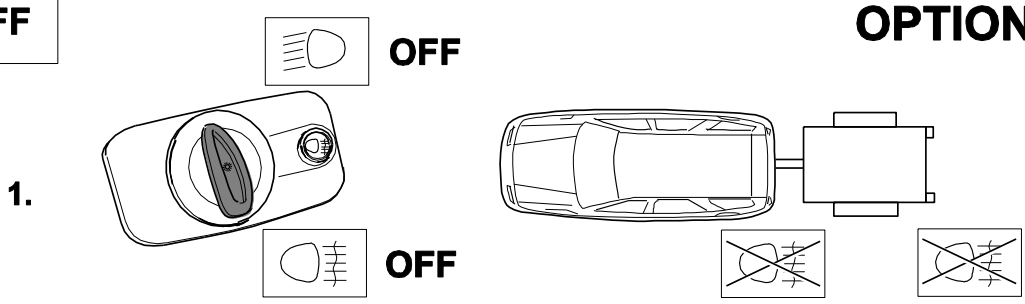

~~D A GB~~

BUL CH CZ DK E EST F FIN
 H HR I LT LV N NL GR
 RO RU S SK SLO TR P PL

D A GB

Use Extension kit to SMP-2PE, SMP- 4PE

 **ON**

 **OFF**

 **OFF**

EXPERT SCHEMATIC WITHOUT TRAILER FLASHER CONTROL